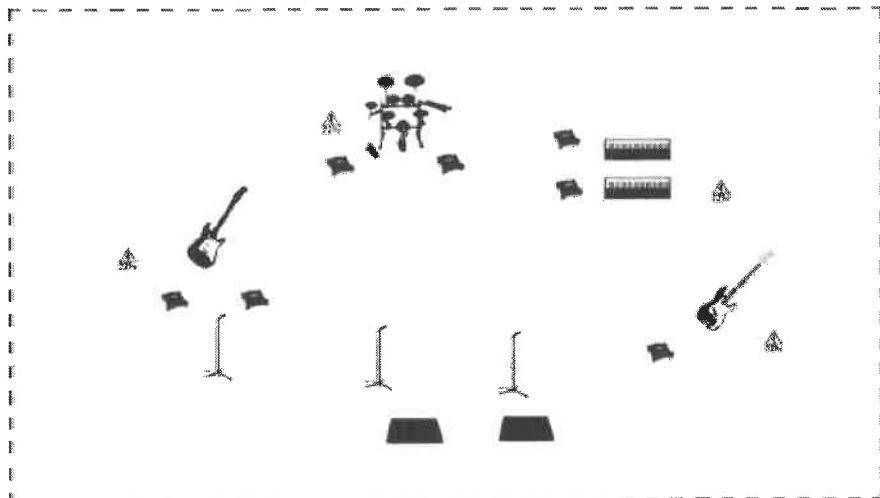

## Retro

- Outputs
1. Wedge 1
  2. Wedge 2
  3. Drum XLR
  4. Bass XLR IEM
  5. Keys XLR
  6. Guitar XLR IEM

## Channels List

	Instrument	Microphone	Effects (optional)	Comments
1	Electronic Drumset (full)	DI - Linea		
2	Electronic Drumset (full)	DI - Linea		
3	Bass	DI - Linea		
4	Keys	DI - Linea		
5	Keys	DI - Linea		
6	Electric guitar (left)	DI - Linea		
7	Electric guitar (right)	DI - Linea		
8	Vocals	Shure SM58		
9	Vocals	Shure SM58		
10	Vocals	Shure SM58		