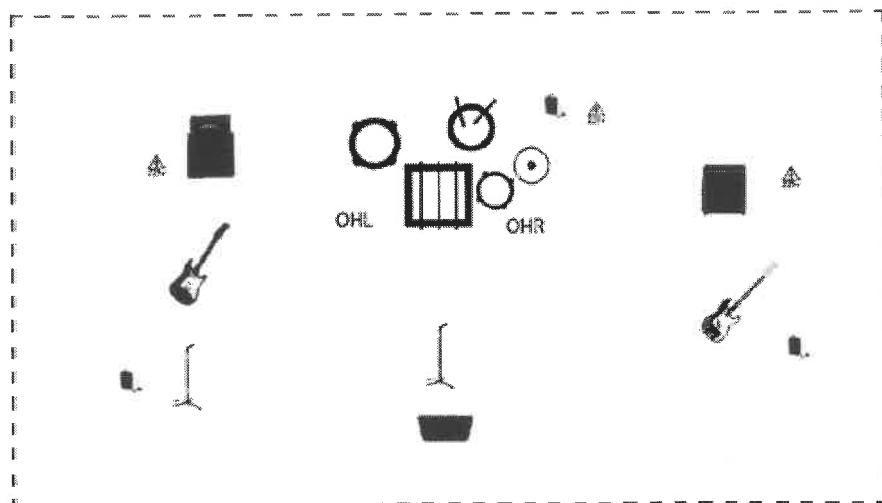

10/03/2019

Fopa

- Outputs
1. Wedge 1
 2. Wedge 2
 3. Drum XLR
 4. Bass XLR IEM
 5. Guitar XLR IEM

Channels List

	Instrument	Microphone	Effects (optional)	Comments
1	Bass Drum	Shure Beta52		
2	Snare Drum	Shure SM57		
3	Tom	Sennheiser E604		
4	Floor tom	Sennheiser E604		
5	OHL	Rode NT5		
6	OHR	Rode NT5		
7	Amplifier (head + cabinet)	Shure SM57		
8	Amplifier (Bass)	DI - Linea		XLR
9	Vocals	Shure Beta58		
10	Vocals	Shure SM58		