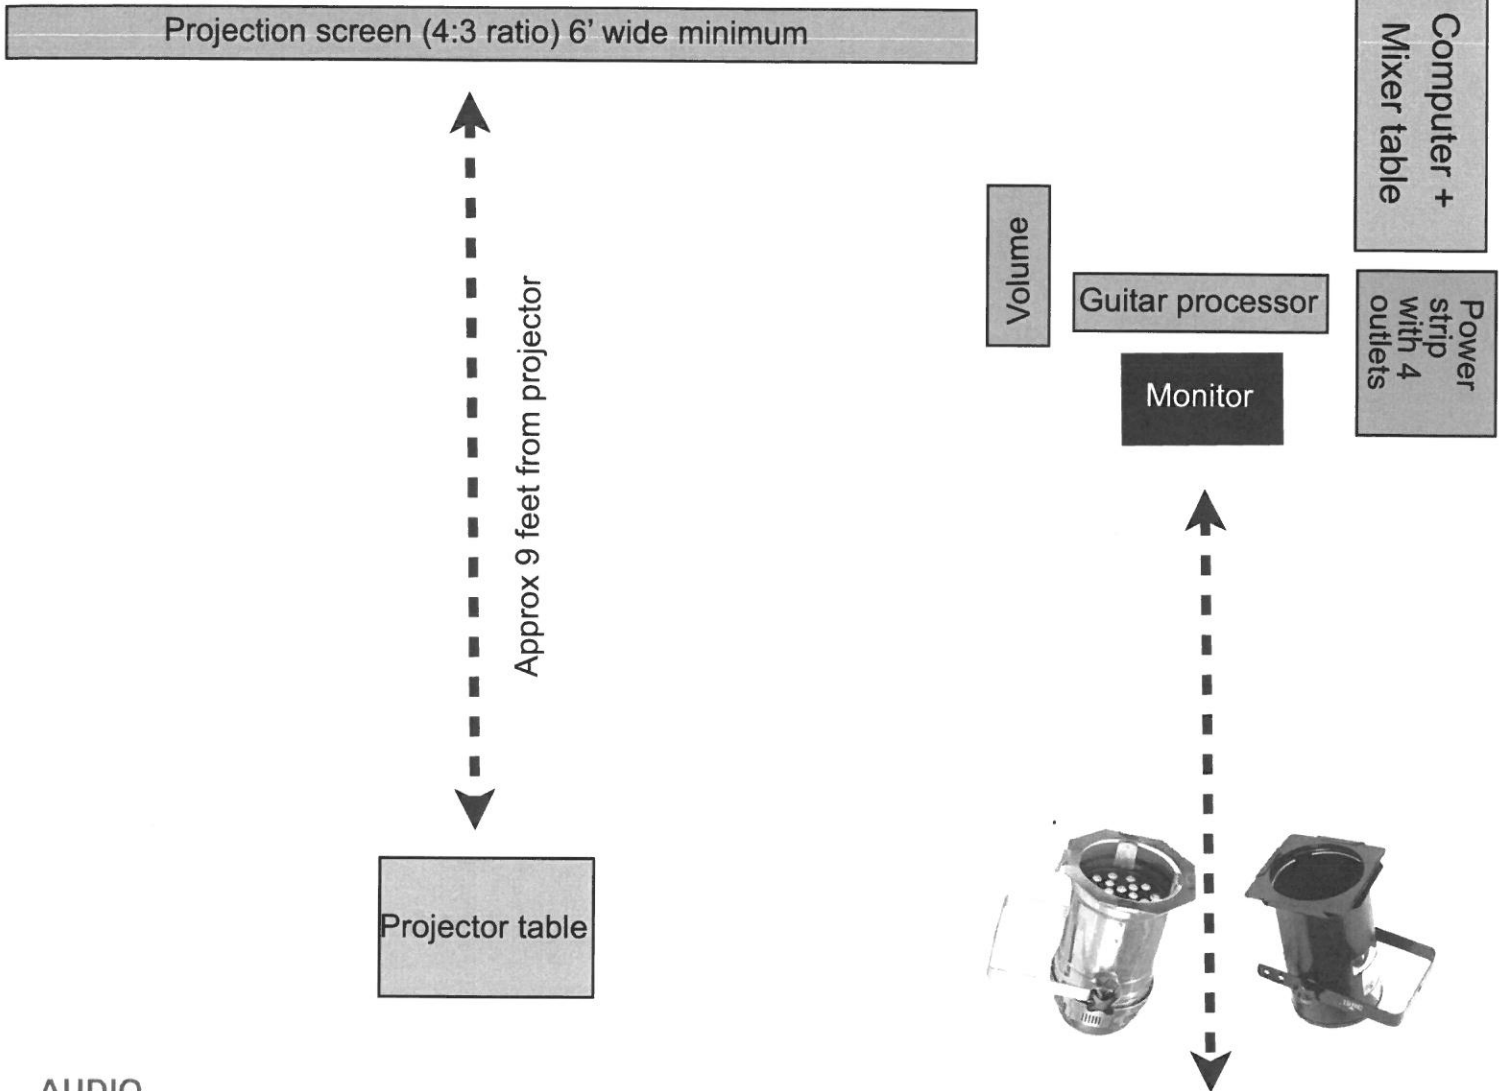

JENNIFER BATTEN MULTIMEDIA STAGE PLOT 2011

AUDIO

I will send 5 outputs:

- * stereo guitar
- * stereo computer audio
- * 1 wireless headset mic (I bring my own)
- *

PLEASE PROVIDE:

**SCREEN Large enough to look impressive considering venue size)

** 5 DI boxes (or 2 stereo and 1 mono)

**2 Tables (computer and projector)

**Lighting

** **power strip at guitar + power for projector

**Water

LIGHTING

Please provide one spotlight + one color light (RED/ORANGE) here only.